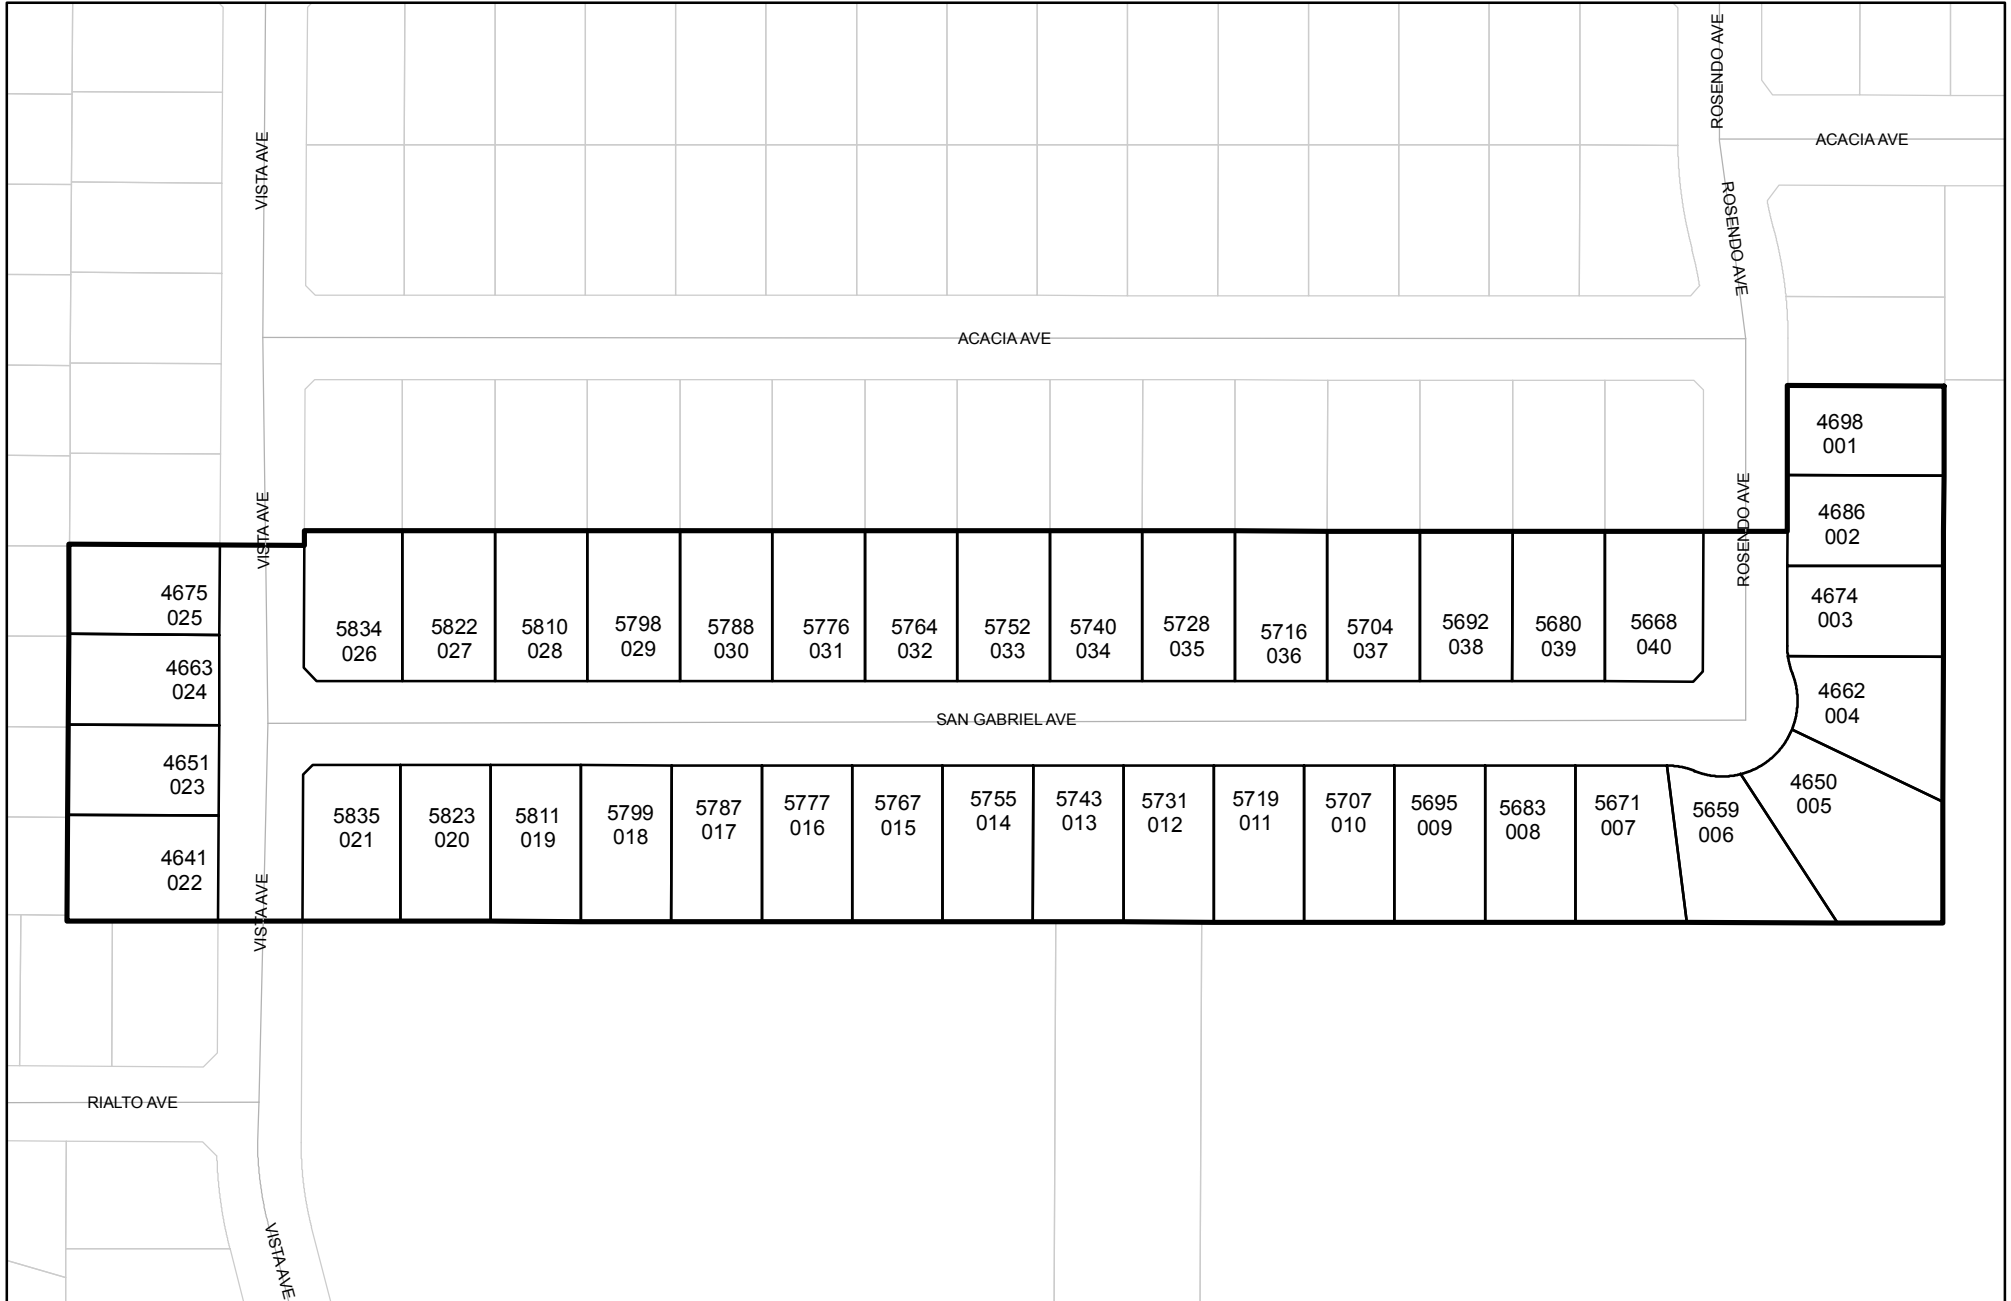

Prepared on Tue Jun 06 23:51:02 2017

Street Names, Addresses and (Lot Numbers) for T4830

NORTH VISTA AVENUE

NORTH ROSENDO AVENUE

WEST ACACIA AVENUE

WEST SAN GABRIEL AVENUE

UNSUBDIVIDED

CENTRAL UNIFIED SCHOOL DISTRICT

N 00°09'49"W 660.22'

N 00°09'49"W 250.22'

N 00°19'38"W 356.50'

SOUTHWEST CORNER OF
 THE NORTHEAST 1/4 OF
 THE SOUTHWEST 1/4 OF
 SECTION 15, T. 13 S., R.
 19 E., M.D.B. & M.

N 89°34'37"E 1245.16'
 N 89°34'37"E 1245.16'