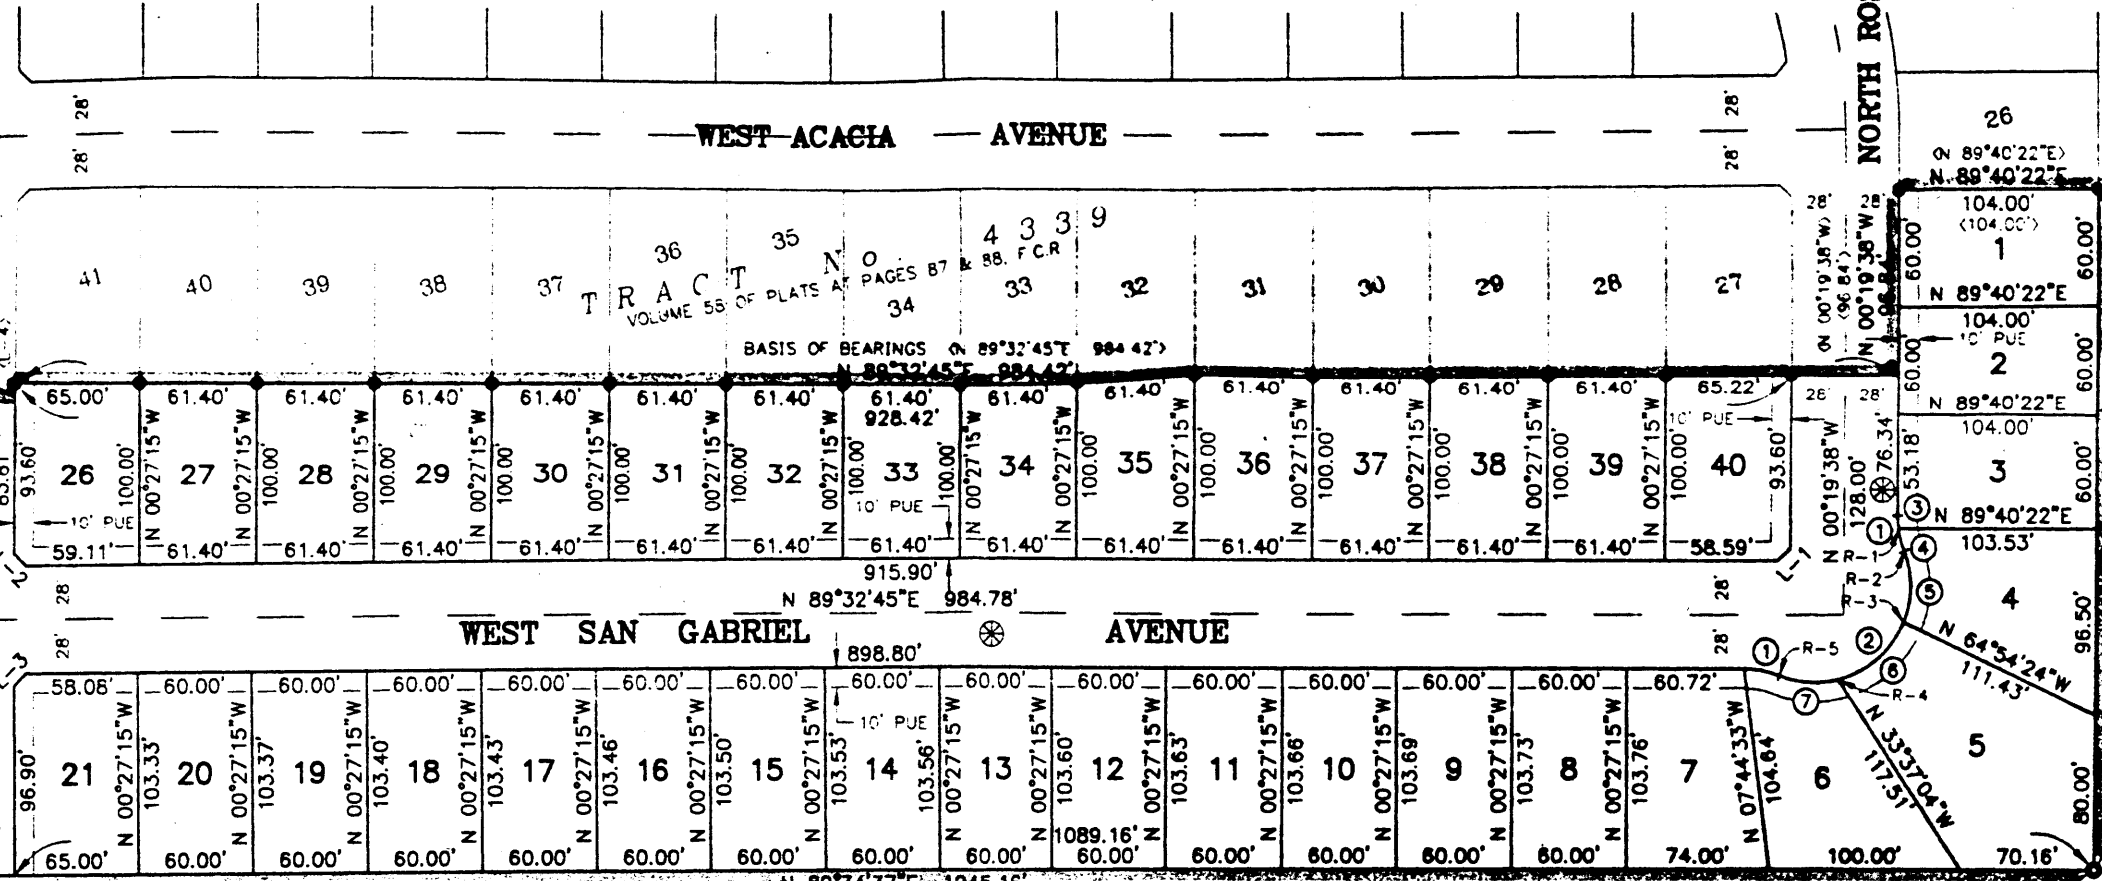

Prepared on Tue Jun 06 23:51:02 2017

Street Names, Addresses and (Lot Numbers) for T4830

NORTH VISTA AVENUE

NORTH ROSENDO AVENUE

WEST ACACIA AVENUE

WEST SAN GABRIEL AVENUE

UNSUBDIVIDED

CENTRAL UNIFIED SCHOOL DISTRICT

N 00°09'49"W 660.22'

N 00°09'49"W 250.22'

N 00°19'38"W 356.50'

SOUTHWEST CORNER OF
 THE NORTHEAST 1/4 OF
 THE SOUTHWEST 1/4 OF
 SECTION 15, T. 13 S., R.
 19 E., M.D.B. & M.

N 89°34'37"E 1245.16'
 N 89°34'37"E 1245.16'