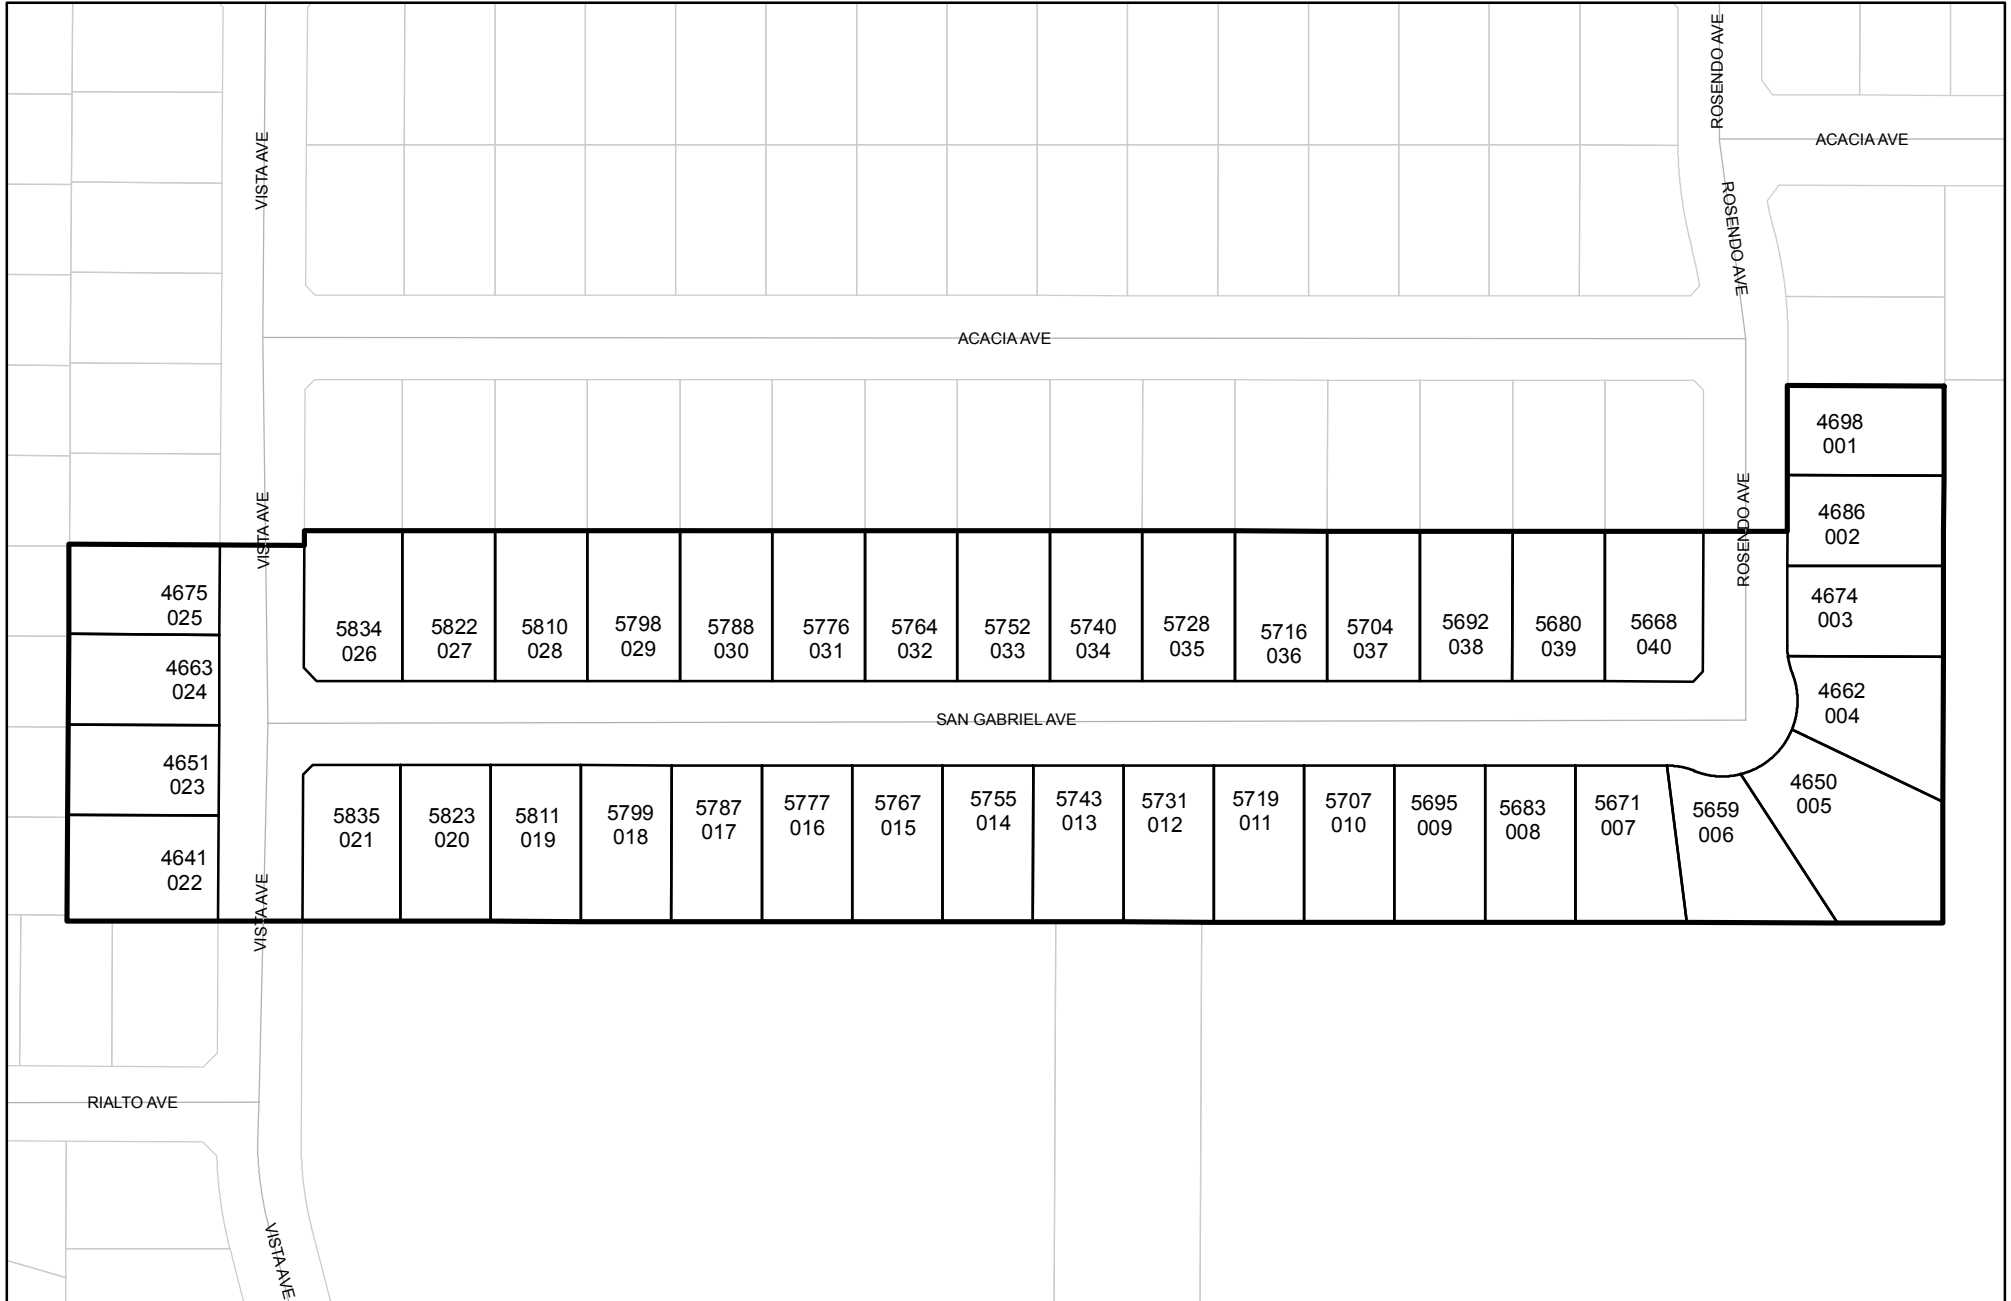

Prepared on Wed Jun 13 22:38:38 2018

Street Names, Addresses and (Lot Numbers) for T4830

NORTH VISTA AVENUE

NORTH ROSENDO AVENUE

WEST ACACIA AVENUE

WEST SAN GABRIEL AVENUE

UNSUBDIVIDED

CENTRAL UNIFIED SCHOOL DISTRICT

N 00°09'49"W 660.22'

N 00°09'49"W 250.22'

N 00°09'49"W 249.64'

N 00°09'49"W 131.28'

TRACT OF PLATS AT PAGES 87 & 88, F.C.R. VOLUME 55

BASIS OF BEARINGS N 89°32'45"E 984.42'

N 89°32'45"E 984.78'

N 89°34'37"E 1245.16'

SOUTHWEST CORNER OF THE NORTHEAST 1/4 OF THE SOUTHWEST 1/4 OF SECTION 15, T. 13 S., R. 19 E., M.D.B. & M.