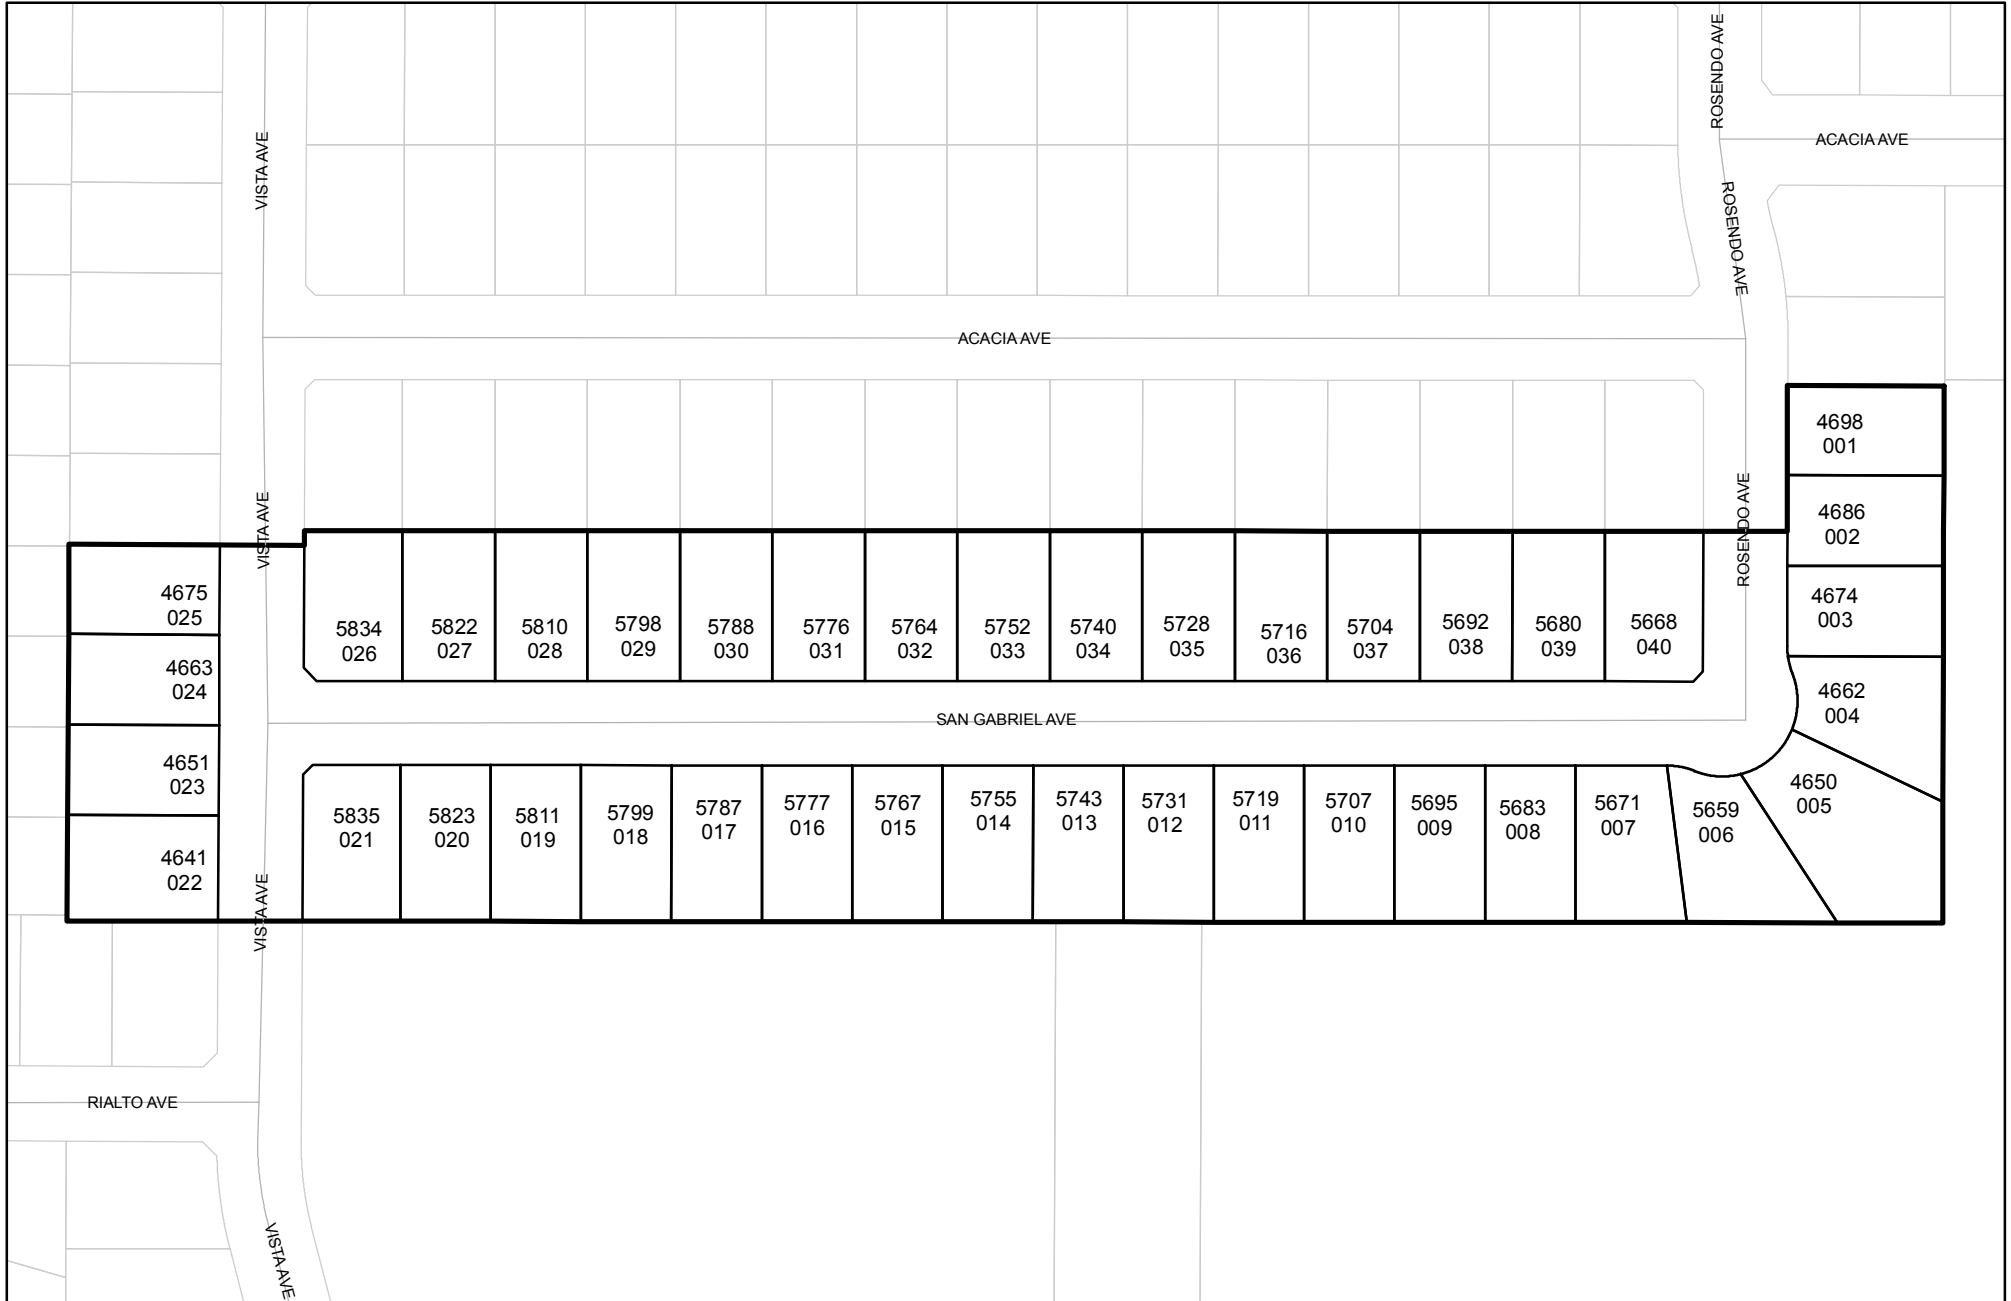

Prepared on Thu Oct 18 01:05:07 2018

Street Names, Addresses and (Lot Numbers) for T4830

NORTH VISTA AVENUE

NORTH ROSENDO AVENUE

WEST ACACIA AVENUE

WEST SAN GABRIEL AVENUE

UNSUBDIVIDED

CENTRAL UNIFIED SCHOOL DISTRICT

N 00°09'49"W 660.22'

N 00°09'49"W 250.22'

N 00°09'49"W 249.64'

N 00°09'49"W 131.28'

TRACT OF PLATS AT PAGES 87 & 88, F.C.R. VOLUME 55 OF PLATS AT PAGES 34 & 33

BASIS OF BEARINGS ON 89°32'45"E 984.42'

N 89°32'45"E 984.78'

N 89°34'37"E 1245.16'

SOUTHWEST CORNER OF THE NORTHEAST 1/4 OF THE SOUTHWEST 1/4 OF SECTION 15, T. 13 S., R. 19 E., M.D.B. & M.